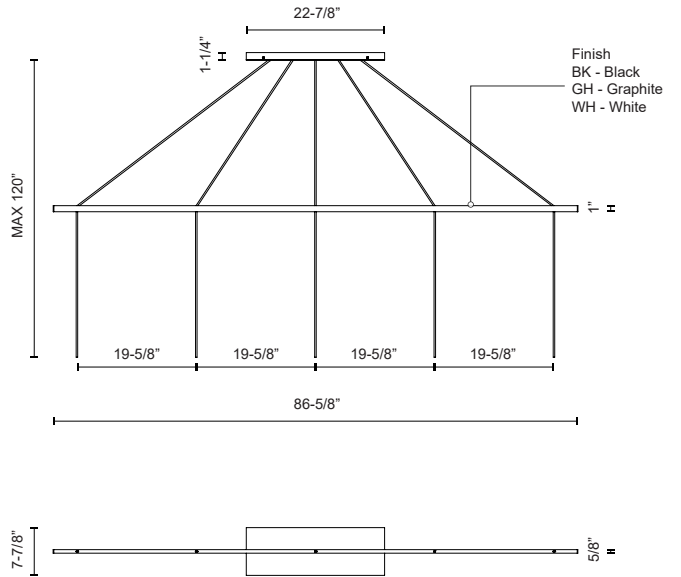

MARQUEE CNL5AC

LINEAR-PENDANT CANOPY SYSTEM

PROJECT

SPECIFICATION DETAILS

Fixture Dimensions	L86-5/8" x W5/8" x H1"
Location	Dry
Canopy Dimensions	L22-7/8" x W7-7/8" x H1-1/4"
Paint Finish	BK02; GH02; WH02;

* For custom options, consult factory for details.

* For warranty information, please visit www.kuzcolighting.com/warranty

DESCRIPTION

The Marquee transforms single pendants into a choreographed statement piece. Simple forms combine to make complex and unique linear arrangements

[COMPATIBLE PENDANTS](#)

KUZCO

CANADA: 19054 28TH AVENUE - SURREY, BC V3Z 6M3

USA: 3035 E. LONE MOUNTAIN ROAD - LAS VEGAS, NV 89081

WWW.KUZCOLIGHTING.COM

© 2020 KUZCO LIGHTING. ALL RIGHTS RESERVED.

COMMENT